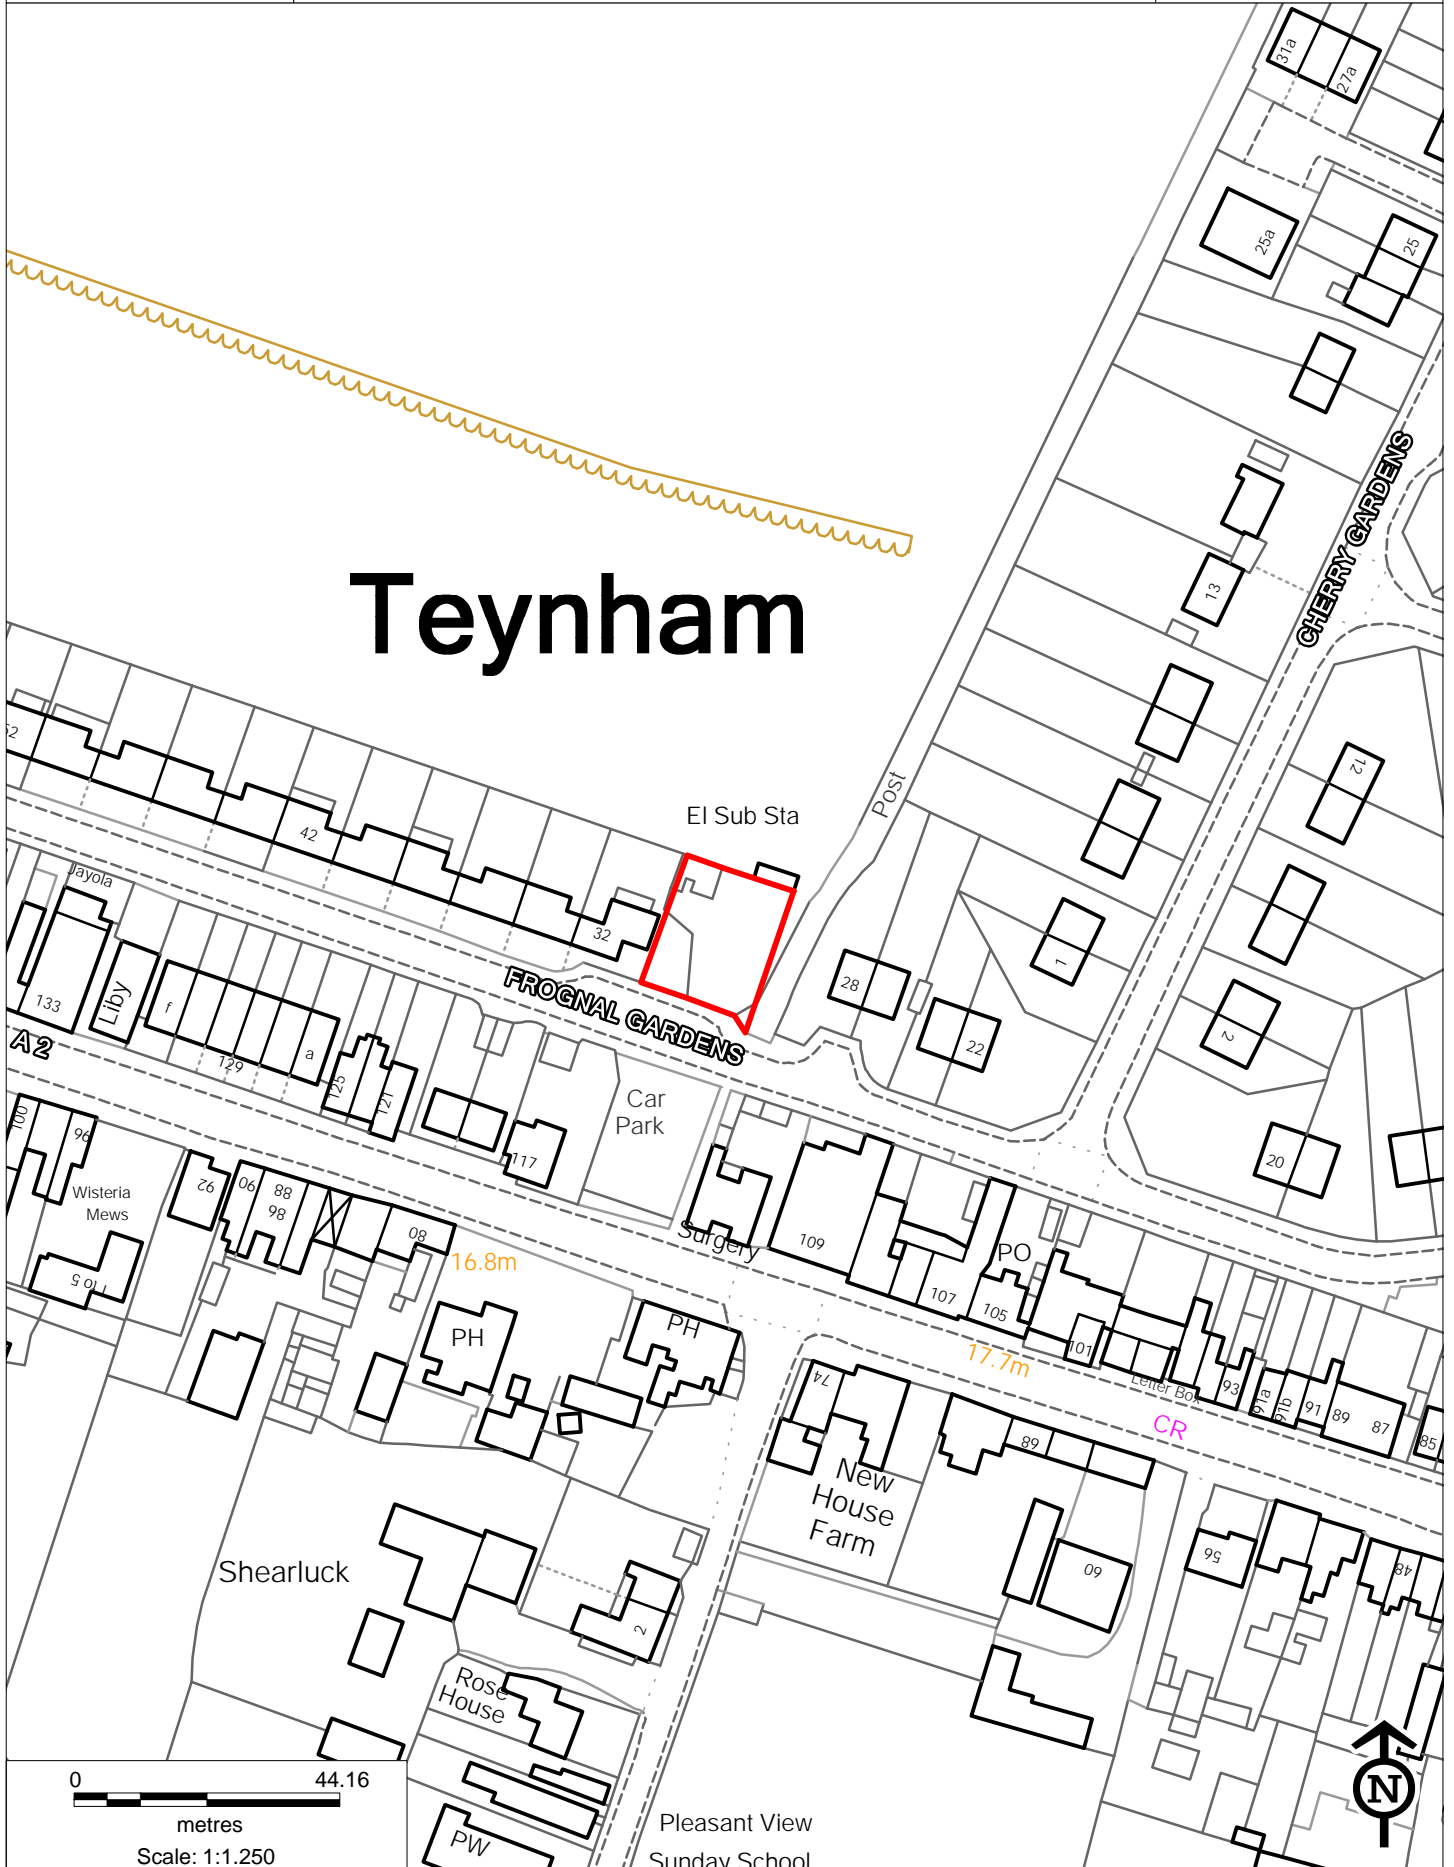

Appendix II: Frognal Gardens, Teynham

Drawn by:
3251

Date:
16/01/18

Scale:
1/1250

Address

© Crown Copyright and database rights 2017. Ordnance Survey 100018386.

Teynham

EI Sub Sta

FROGNAL GARDENS

CHERRY GARDENS

A2

Wisteria Mews

16.8m

Surgery

17.7m

CR

Shearluck

New House Farm

Rose House

Pleasant View
Sunday School

0 44.16

metres
Scale: 1:1,250